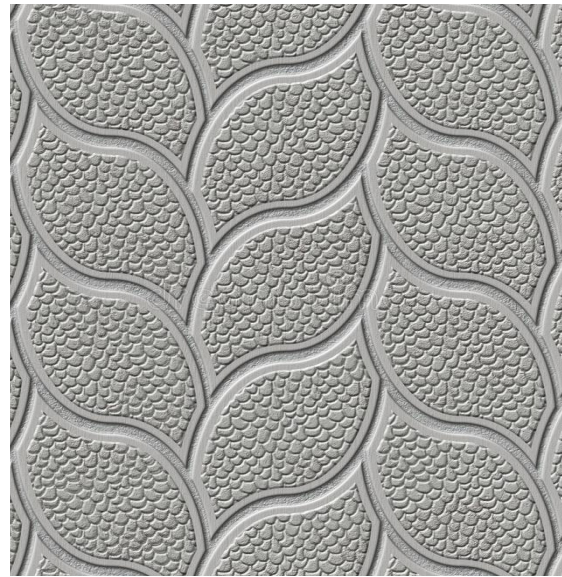

EXPERIENCE ALLURE

Casablanca is inspired by the beautiful art styles of the Orient. It may be a simple design but it makes a huge impact once brought together into the composition. Let Casablanca transform your space into the oasis of excellence that it can be.